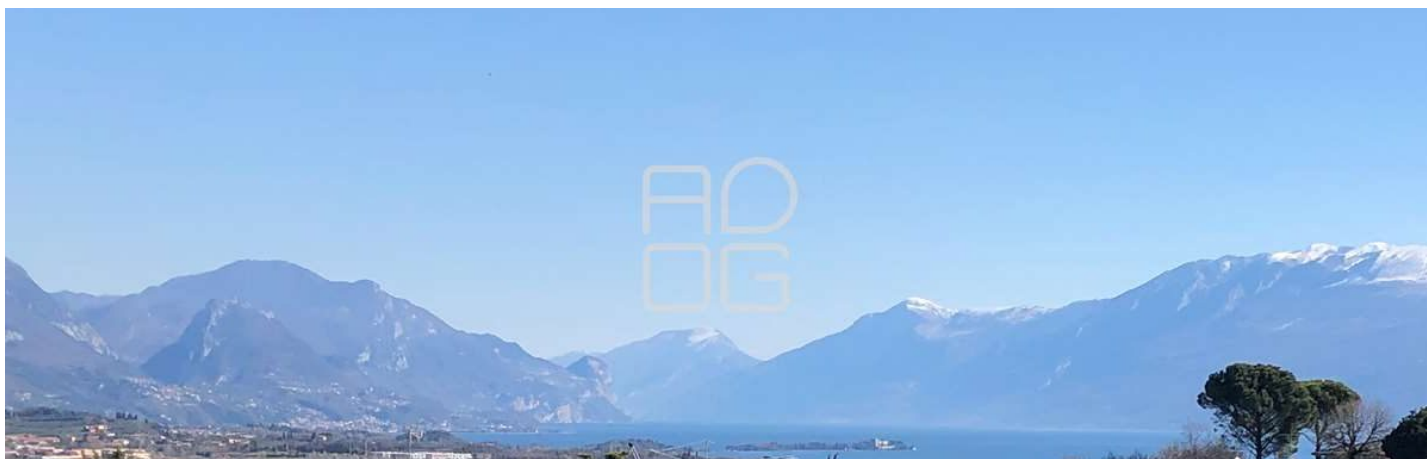

## LOT OF 1,200 SQM WITH BEAUTIFUL LAKE VIEW IN SOIANO DEL LAGO

Via Amedeo Ciucani Soiano del Lago BS Italia

Commercial

1200 mq

Garden

1200 mq

### DESCRIPTION:

Inserted in residential context of villas, not isolated, convenient to services and in airy position with beautiful lake view, available building lot of completion with an area of 1,200 square meters. of area and the possibility of realizing 600 cubic meters (about 200 square meters) of aboveground living plus basement, porches and terraces. Excellent solution for those who want to build an important villa or two units. Ready to build. The project you see in the images is indicative and not yet authorized. Available for more information or on-site inspection.