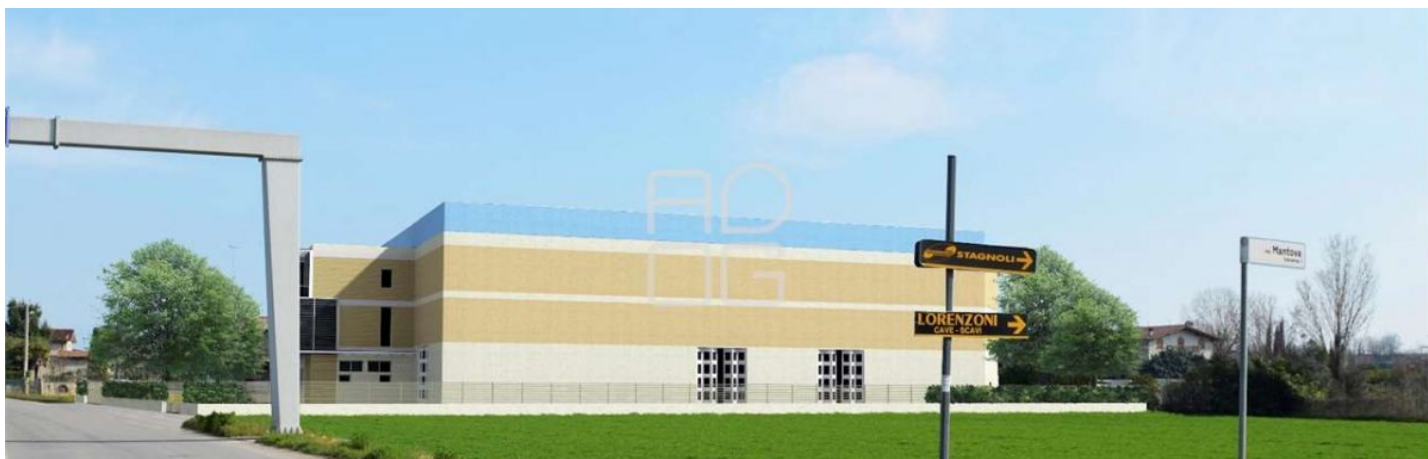

ADDITIONAL INFORMATION

Energy Rating: NA	Minimum IPE: -	Heating: -	State: Old
Grade: Medio	Position: Suburb	View: Open View	Orientation: -
Rooms / Locals: -	Floor: -	Building Floors: -	Internal Levels: -
Garage: -	Mq Garage: -	Parking Space: -	Terraces: -
Mq Terraces: -	Balconies Mq: -	Arcades: -	Mq Arcades: -
Garden: -	Kitchen: -	Furniture: -	Annual Expenses: -

ACCESSORIES

- ✓ Automotive Passage
- ✓ Data Network
- ✓ Double Entry
- ✓ Independent Entrance
- ✓ Pedestrian Crossing