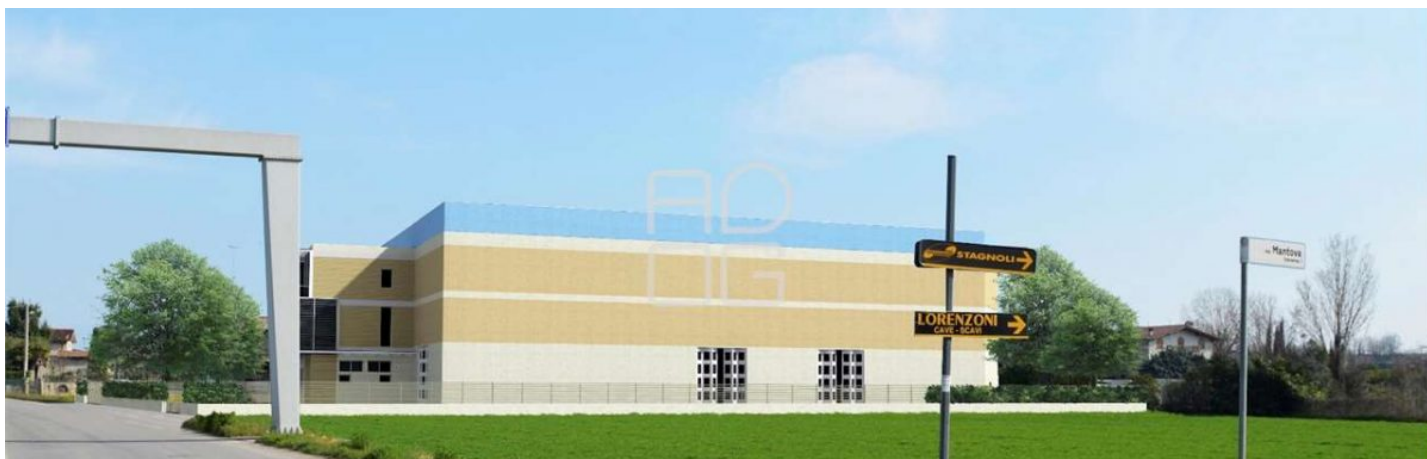

ADDITIONAL INFORMATION

Energy Rating: NA	Minimum IPE: -	Heating: -	State: Old
Grade: Medio	Position: Suburb	View: Open View	Orientation: -
Rooms / Locals: -	Floor: -	Building Floors: -	Internal Levels: -
Garage: -	Mq Garage: -	Parking Space: -	Terraces: -
Mq Terraces: -	Balconies Mq: -	Arcades: -	Mq Arcades: -
Garden: -	Kitchen: -	Furniture: -	Annual Expenses: -

ACCESSORIES

- ✓ Automotive Passage
- ✓ Data Network
- ✓ Double Entry
- ✓ Independent Entrance
- ✓ Pedestrian Crossing